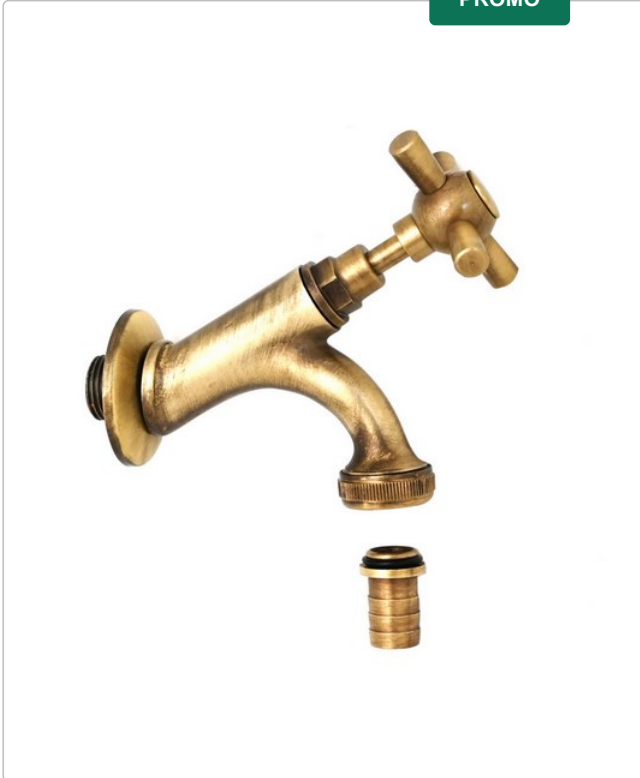

PROMO

Code: 244-3011

RUBINETTO INCLINATO MANIGLIA CROCE

Completo di portagomma e rosone.

 A Vista

Variants

Code	Variant	Package	Minimum Order Lot	Packing	List price	Unit of measure	Availability	Barcode	Brico
244-3011-04	1/2	1			€ 65.76	NR		8033408993874	