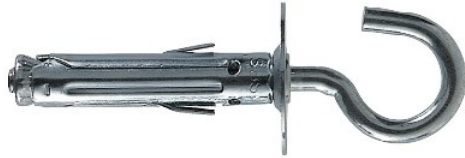

NEW

Code: 213-SBS901

## TASSELLO SBS 9/1 OCCHIOLO APERTO

Tassello in acciaio con occhio aperto.

**fischer**  
innovative solutions

 Pz multipli in scatola

## Variants

Code	Variant	Package	Minimum Order Lot	Packing	List price	Unit of measure	Availability	Barcode	Brico
213-SBS901	Diam. 9 mm	50	✓		€ 1.03	NR	●	<u>8033408191508</u>	