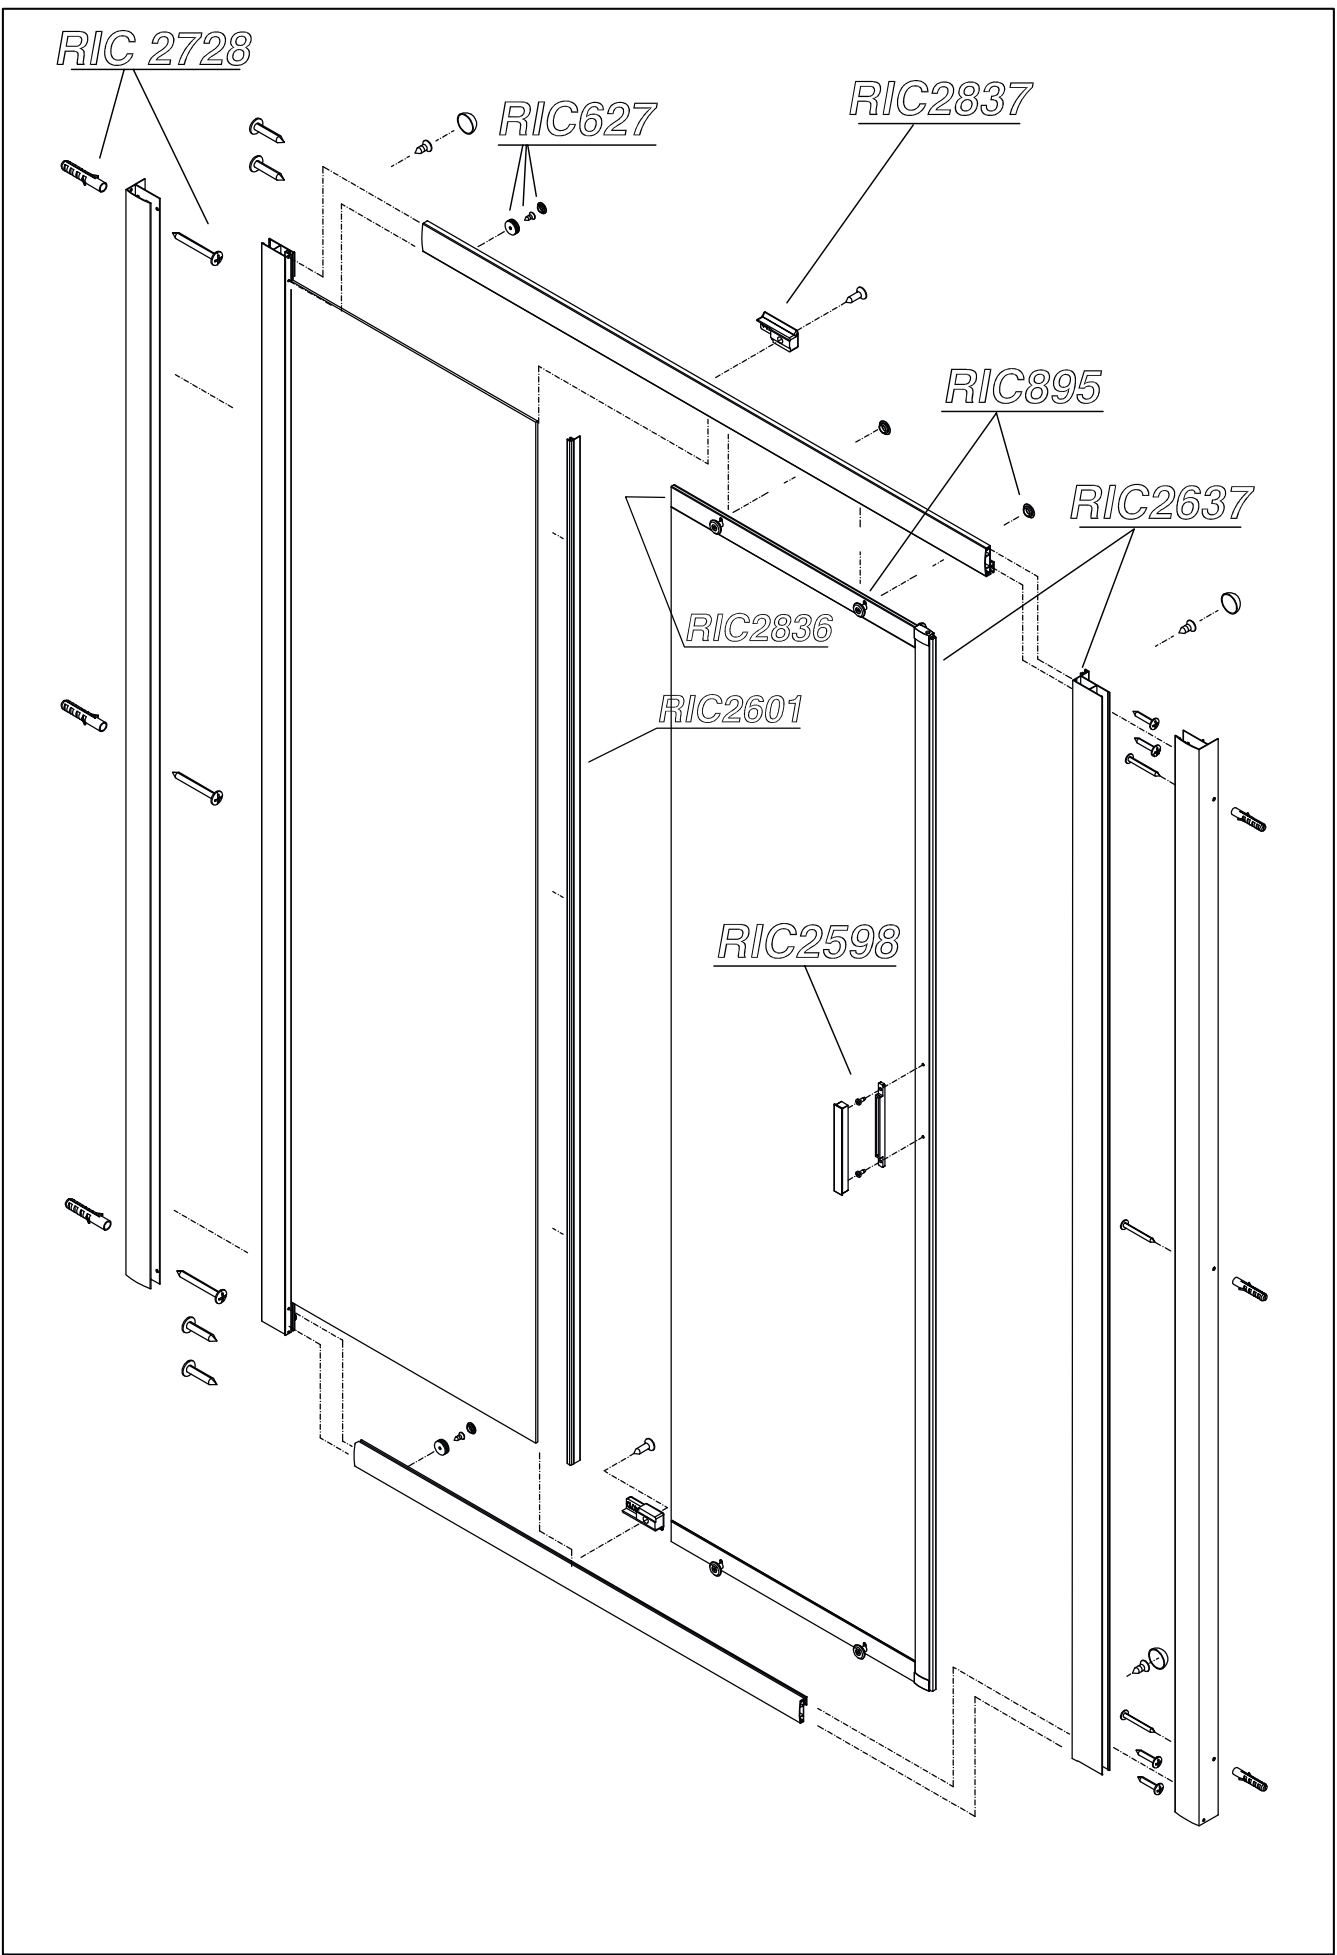

RIC 2728

RIC627

RIC2837

RIC895

RIC2637

RIC2836

RIC2601

RIC2598