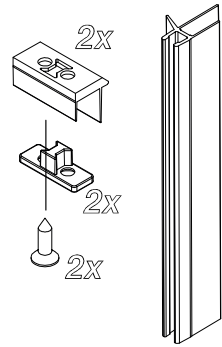

RIC2598

RIC2728

RIC2604

RIC2683

RIC1731

RIC2850

RIC2860

RIC2862 __ -> 557mm B6401-31
RIC2863 __ -> 657mm B6403-33
RIC2864 __ -> 757mm B6405-35
RIC2865 __ -> 857mm B6407-37

RIC2861