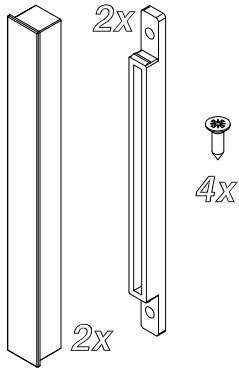

RIC2598

RIC2728

RIC2604

RIC2683

RIC1731

RIC2850

RIC2860

RIC2862 __ -> 557mm B6401-31
RIC2863 __ -> 657mm B6403-33
RIC2864 __ -> 757mm B6405-35
RIC2865 __ -> 857mm B6407-37

RIC2861