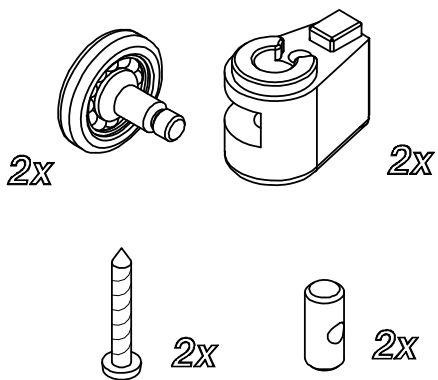

RIC2233

1x

RIC1731

2x

RIC1798

2x

RIC1807

RIC1805

RIC1800

RIC1806

RIC1808

RIC1799

RIC1364