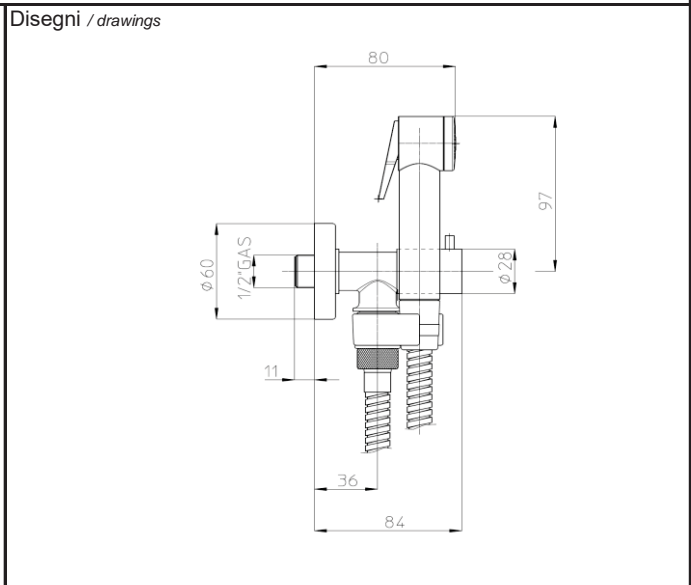

	SCHEDA TECNICA TECHNICAL SHEET	Date: 16/6/2016	Rev/0

Codice / Code: E57006	Descrizione / description: Set doccia a pulsante in ABS, rubinetto d'arresto con supporto doccia 1/2" M, flessibile Shower Set with ABS Shut-off handspray, stop valve 1/2" M with shower holder, hose
--	---

MATERIALI / materials

Brass (hose and stop valve), ABS (handshower), NBR, Stainless steel

CARATTERISTICHE IDRAULICHE / hydraulic features

	pressione pressure	portata flow rate	temperatura temperature	solo per miscelatori termostatici only for thermostatic mixers	
min	1 bar	L/min	--	Blocco di sicurezza safety lock	/
max	5 bar	L/min	<70°C	Temperatura acqua fredda cold water temperature	/
consigliata recommended	2-3 bar	L/min	--	Temperatura acqua calda hot water temperature	/

CERTIFICAZIONI / CERTIFICATIONS:
Handshower: ACS (FRA), WELS PUB (SGP); **Hose:** ACS (FRA), NF [EN1113] (FRA)

CONFORMITA' / CONFORMITY .
 Chrome plating EN 248; Mixer - EN 200, EN 817.