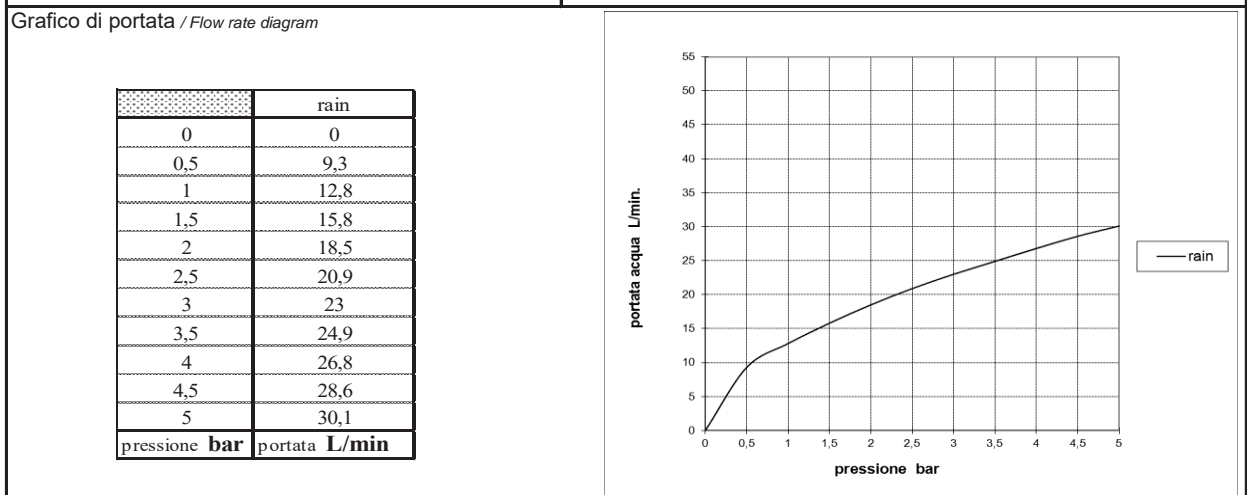

	SCHEDA TECNICA TECHNICAL SHEET	Date: 16/6/2016	Rev/0

Codice / Code: E57006	Descrizione / description: Set doccia a pulsante in ABS, rubinetto d'arresto con supporto doccia 1/2" M, flessibile Shower Set with ABS Shut-off handspray, stop valve 1/2" M with shower holder, hose
--	---

MATERIALI / materials

Brass (hose and stop valve), ABS (handshower), NBR, Stainless steel

CARATTERISTICHE IDRAULICHE / hydraulic features

	pressione pressure	portata flow rate	temperatura temperature	solo per miscelatori termostatici only for thermostatic mixers	
min	1 bar	L/min	--	Blocco di sicurezza safety lock	/
max	5 bar	L/min	<70°C	Temperatura acqua fredda cold water temperature	/
consigliata recommended	2-3 bar	L/min	--	Temperatura acqua calda hot water temperature	/

CERTIFICAZIONI / CERTIFICATIONS:
Handshower: ACS (FRA), WELS PUB (SGP); **Hose:** ACS (FRA), NF [EN1113] (FRA)

CONFORMITA' / CONFORMITY .
 Chrome plating EN 248; Mixer - EN 200, EN 817.