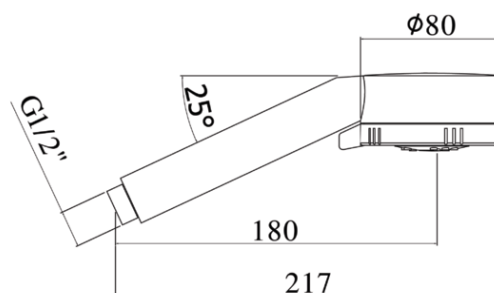

docce - hand showers

DESCRIZIONE | DESCRIPTION

- Doccia MAJORCA completa di:
- Ø80mm
- attacco 1/2"G
- MAJORCA hand-shower complete with:
- Ø80mm
- 1/2"G connection

ARTICOLO | ARTICLE

ZDOC 070

- 3 getti in ABS
- getto normale, massage, soft
- three spray-functions ABS hand-shower
- standard, massage, soft water jet

FINITURE | FINISHES

ZDOC 070

CR- Cromo | Chrome

RAPPORTO PROVA PORTATA | FLOW RATE REPORT

	Uscita outlet	Pressione / Pressure (bar)									
		0,5	1	1.5	2	2.5	3	3.5	4	4.5	5
Portata / Flow rate (l / min)	getto normale - normal jet	5.41	7.75	9.63	11.3	12.75	14.08	15.38	16.57	17.74	18.73
	getto massage - massage jet	6.31	9.21	11.55	13.54	15.28	16.93	18.38	19.92	21.33	22.47
	getto soft - soft jet	4.75	6.67	8.27	9.62	10.94	12.1	13.1	14.07	14.92	15.86