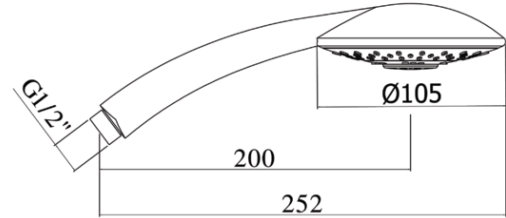

docce - hand showers

DESCRIZIONE | DESCRIPTION

- Doccia LANCE completa di:
- Ø105mm
- attacco 1/2"G
- LANCE hand-shower complete with:
- Ø105mm
- 1/2"G connection

ARTICOLO | ARTICLE

ZDOC 085

- monogetto in ABS
- single spray ABS hand-shower

FINITURE | FINISHES

ZDOC 085

CR- Cromo | Chrome

RAPPORTO PROVA PORTATA | FLOW RATE REPORT

	Uscita outlet	Pressione / Pressure (bar)									
		0,5	1	1.5	2	2.5	3	3.5	4	4.5	5
Portata / Flow rate (l / min)		6.38	9.1	11.33	13.16	15.02	16.52	17.86	19.14	20.65	21.59