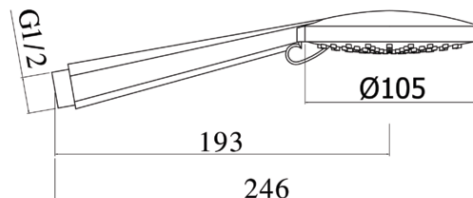

docce - hand showers

DESCRIZIONE | DESCRIPTION

- Doccia BRIO completa di:
- Ø105mm
- attacco 1/2"G
- BRIO hand-shower complete with:
- Ø105mm
- 1/2"G connection

ARTICOLO | ARTICLE

ZDOC 104

- 4 getti + stop in ABS
- getto normale, normale+massage, massage, soft
- four spray-functions + stop ABS hand-shower
- standard, standard+massage, massage, soft water jet

FINITURE | FINISHES

ZDOC 104

CR- Cromo | Chrome

RAPPORTO PROVA PORTATA | FLOW RATE REPORT

	Uscita outlet	Pressione / Pressure (bar)									
		0,5	1	1.5	2	2.5	3	3.5	4	4.5	5
Portata / Flow rate (l / min)	getto normale - normal jet	7.13	10.27	12.83	15.09	17.1	19.03	20.83	22.43	24.06	25.73
	getto normale+massage - normal+massage jet	7.07	10.25	12.78	15.01	17.06	18.64	20.35	21.99	23.4	24.9
	getto massage - massage jet	5.62	8.03	9.99	11.6	12.96	14.33	15.57	16.82	17.85	18.77
	getto soft - soft jet	5.58	7.89	9.7	11.33	12.73	13.92	15.08	16.26	17.25	18.23