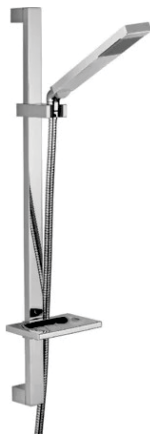

## saliscendi - sliding rails

## DESCRIZIONE | DESCRIPTION

- Saliscendi LEVEL completo di:
- asta rettangolare in metallo
- supporti fissi in ABS
- supporto doccia scorrevole in ABS
- doccia PREMIUM in metallo con curva
- flessibile in metallo doppia aggraffatura 1500mm con calotta conica girevole
- portasapone rettangolare in ABS
- LEVEL sliding rail shower set complete with:
- rectangular metal rod
- ABS fixed wall bracket
- ABS slider bracket for hand-shower
- Premium metal hand-shower with elbow
- double interlock twist-free metal flexible hose 1500mm with conical nut
- Rectangular ABS soap dish