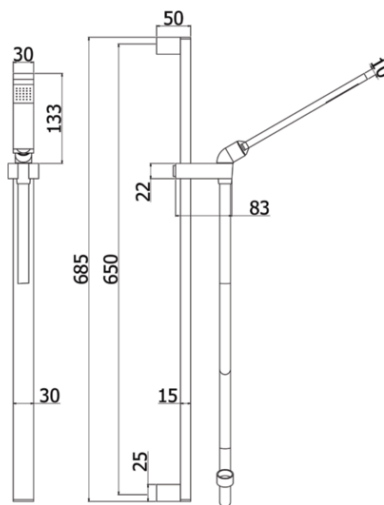

## DESCRIZIONE | DESCRIPTION

- Saliscendi LEVEL completo di:
- asta rettangolare in metallo
- supporti fissi in ABS
- supporto doccia scorrevole in ABS
- doccia PREMIUM in metallo con curva
- flessibile in metallo doppia aggraffatura 1500mm con calotta conica girevole
- portasapone rettangolare in ABS
- LEVEL sliding rail shower set complete with:
- rectangular metal rod
- ABS fixed wall bracket
- ABS slider bracket for hand-shower
- Premium metal hand-shower with elbow
- double interlock twist-free metal flexible hose 1500mm with conical nut
- Rectangular ABS soap dish

## ZSAL 079

- interasse 650mm
- distance between centres 650mm