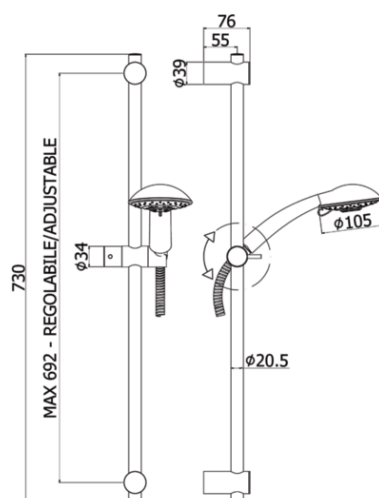

saliscendi - sliding rails

DESCRIZIONE | DESCRIPTION

- Saliscendi PRINCE completo di:
 - asta $\varnothing 20,5 \times L.730$ mm in metallo
 - supporti regolabili in ABS
 - supporto doccia scorrevole in metallo
 - doccia Prince in ABS, 4 getti, $\varnothing 105$ mm
 - flessibile in metallo doppia aggraffatura 1500mm con calotta conica girevole
- PRINCE sliding rail shower set complete with:
 - with metal rod $\varnothing 20,5 \times L.730$ mm
 - adjustable ABS wall brackets
 - metal slider bracket
 - Prince ABS hand shower, four-spray functions, $\varnothing 105$ mm
 - double interlock twist-free metal flexible hose 1500mm with conical nut

ARTICOLO | ARTICLE

ZSAL 120

- interasse MAX 692 mm
- MAX distance between centres 692mm

FINITURE | FINISHES

ZSAL 120

CR- Cromo | Chrome

DOCUMENTI TECNICI | TECHNICAL DOCUMENTS

DIAGRAMMA
PORTATA 1