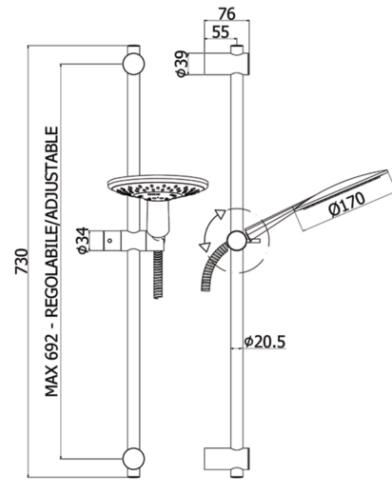

saliscendi - sliding rails

DESCRIZIONE | DESCRIPTION

- Saliscendi ODEON completo di:
 - asta $\varnothing 20,5 \times L.730$ mm in metallo
 - supporti regolabili in ABS
 - supporto doccia scorrevole in metallo
 - doccia Odeon in ABS, monogetto, $\varnothing 170$ mm
 - flessibile PVC nero 1500mm con calotta conica girevole
- ODEON sliding rail shower set complete with:
 - with metal rod $\varnothing 20,5 \times L.730$ mm
 - adjustable ABS wall brackets
 - metal slider bracket
 - ABS Odeon hand shower, single spray, $\varnothing 170$ mm
 - Black PVC hose 1500mm twist free with conical nut

ARTICOLO | ARTICLE

ZSAL 196

- interasse MAX 692 mm
- MAX distance between centres 692mm

FINITURE | FINISHES

ZSAL 196

CR- Cromo | Chrome