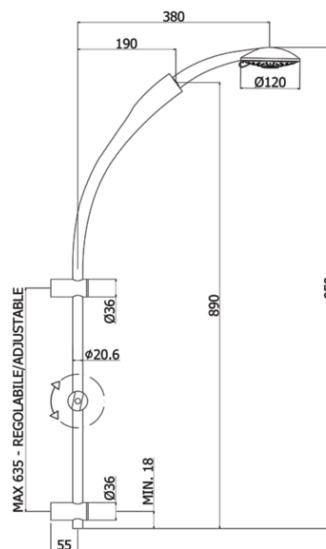

## DESCRIZIONE | DESCRIPTION

- Saliscendi TWIN completo di:
- asta  $\varnothing 20,6 \times L.910$  mm in metallo
- supporti regolabili in ABS
- supporto doccia scorrevole in ABS
- doccia Prestige in ABS, 4 getti,  $\varnothing 120$  mm
- flex speciale metallo doppia aggraffatura 1500mm con calotta conica girevole
- TWIN sliding rail shower set complete with:
- metal rod  $\varnothing 20,6 \times L.910$  mm
- adjustable ABS wall brackets
- ABS slider bracket for hand-shower
- Prestige ABS hand shower, four-spray functions,  $\varnothing 120$  mm
- special double interlock twist-free metal flexible hose 1500mm with conical nut

### ZSAL 197

- interasse MAX 635 mm
- MAX distance between centres 635mm