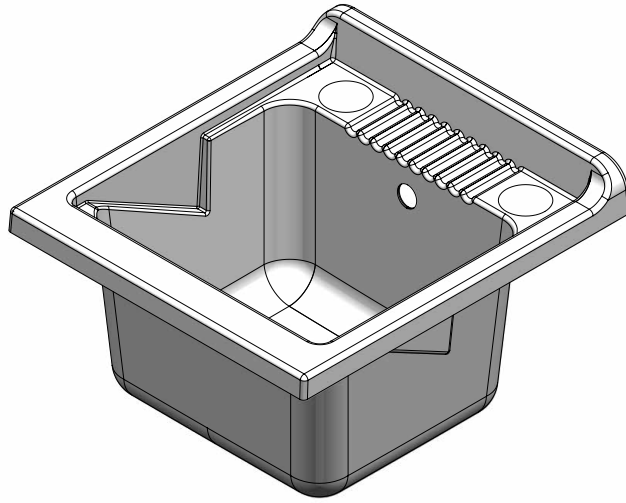

Scheda tecnica – Technical sheet

140-106-4550 LAVATOIO PER ESTERNI CON MOBILE IN PLASTICA 45X50

Mobile in PVC resistente all'acqua
Sportelli a serrandina, non occupa spazi superflui
Vasca in polipropilene resistente agli acidi
Asse di lavaggio in polipropilene resistente agli acidi
Sifone autopulente completo di piletta e troppopieno
Piedini regolabili in altezza 15 mm
Vasca forabile per installazione rubinetto (rubinetto non incluso)
Scarico sifone a 35÷45 cm da terra
Adatto per esterni o luoghi umidi

Washtub made of waterproof PVC
Doors: sliding shutter to fit small spaces
Basin made of acid resistant polypropylene
Washing board made of acid resistant polypropylene
Trap: self-cleaning, equipped with mounted drain and overflow
Height of the feet adjustable 15 mm
Basin perforable to install the faucet (faucet not included)
Siphon outlet 35÷45 cm from the floor
Suitable for outdoor uses or damp spaces

ART. 2030

Vasca in polipropilene 45x50
polypropylene basin 45x50

Dimensioni (mm)
Dimensions (mm)