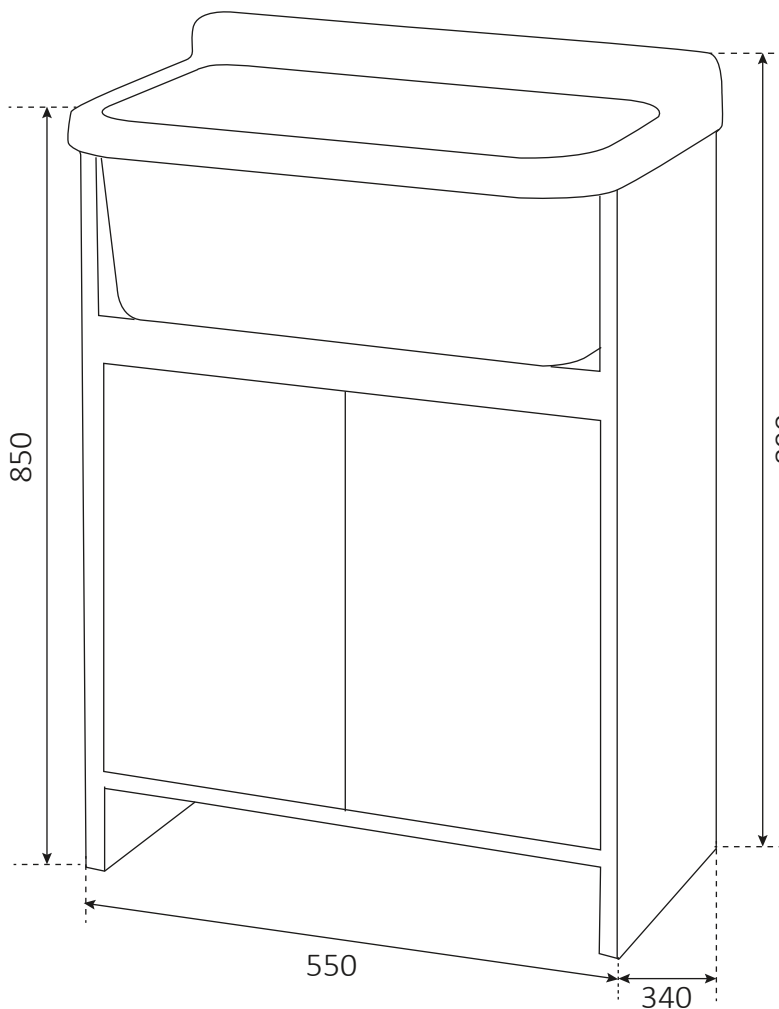

## ART. 5000PMC

Articoli / Articles

5000PMC – Lavatoio montato  
Mounted washtub

- Lavatoio compatto realizzato in PVC con vasca in polipropilene
- Chiusura a serrandina
- Fornito montato, griglia ordinabile separatamente
- Adatto per installazione da esterni
  
- Space-saving wash-tub , weathering resistant, made of PVC with PP two sliding doors
- Available mounted, grid sold separately
- Ideal for outdoor use

Dimensioni / Dimensions (mm)

Dimensioni / Dimensions (mm)