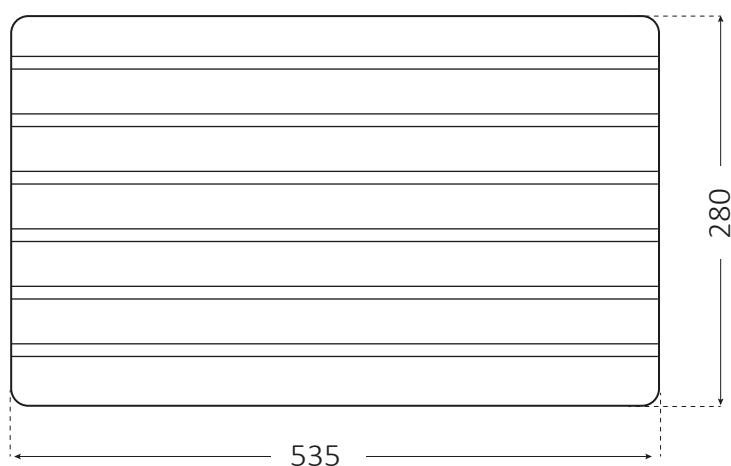

### Asse in legno

Dimensioni/ dimensions (mm)

#### Caratteristiche tecniche

Ideale per interni  
Totalmente lavabile

Articolo	2042
Materiale	pino verniciato
Dimensioni	535 x 280 x 12 mm

#### Field of application

For washbasins with a width of 60 cm.

#### Technical features

Suitable for indoor use  
Easy to clean

Item	2042
Material	painting pine
Dimensions	535 x 280 x 12 mm