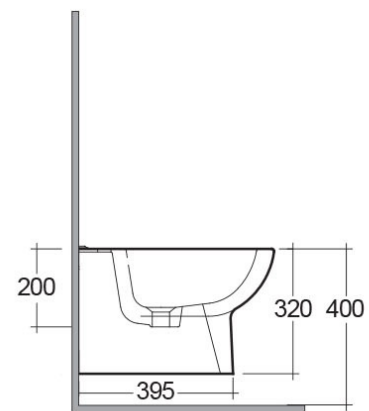

RAK-ORIGIN

Bidet | Sospeso

RAK
CERAMICS

Scheda tecnica

Dimensioni: 500 x 360 mm

Peso: 19 Kg

Colore: bianco alpino

Parti: ORG08AWHA - ORIGIN BIDET WALL HUNG 50CM

Collezione: [RAK-ORIGIN](#)

Codice	Nome
ORG08AWHA	ORIGIN BIDET WALL HUNG 50CM

Dimensions: All dimensions in mm tolerance +5% for below 200mm and +3% for above 200mm.

Note: Due to a continuing development programme to improve design and performance, the manufacturer reserves all rights to vary specifications without prior information.