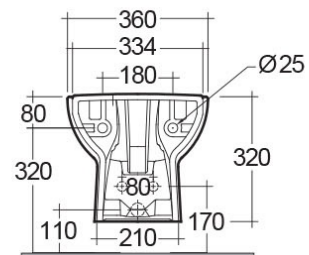

RAK-ORIGIN

Bidet | Sospeso

RAK
CERAMICS

Scheda tecnica

Dimensioni: 500 x 360 mm

Peso: 19 Kg

Colore: bianco alpino

Parti: ORG08AWHA - ORIGIN BIDET WALL HUNG 50CM

Collezione: [RAK-ORIGIN](#)

Codice	Nome
ORG08AWHA	ORIGIN BIDET WALL HUNG 50CM

Dimensions: All dimensions in mm tolerance +5% for below 200mm and +3% for above 200mm.

Note: Due to a continuing development programme to improve design and performance, the manufacturer reserves all rights to vary specifications without prior information.