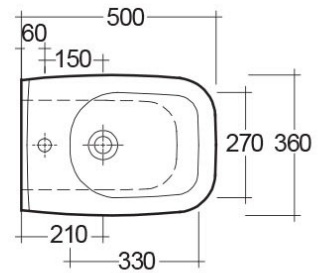

RAK-ORIGIN

Bidet | Sospeso

RAK
CERAMICS

Scheda tecnica

Dimensioni: 500 x 360 mm

Peso: 19 Kg

Colore: bianco alpino

Parti: ORG08AWHA - ORIGIN BIDET WALL HUNG 50CM

Collezione: [RAK-ORIGIN](#)

Codice	Nome
ORG08AWHA	ORIGIN BIDET WALL HUNG 50CM

Dimensions: All dimensions in mm tolerance +5% for below 200mm and +3% for above 200mm.

Note: Due to a continuing development programme to improve design and performance, the manufacturer reserves all rights to vary specifications without prior information.