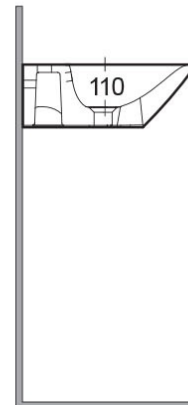

## Scheda tecnica

Dimensioni: 425 x 550 mm

Peso: 13 Kg

Colore: bianco alpino

Forma: Ovale

Troppopieno: sì

Collezione: [RAK-MORNING](#)

Codice	Nome
MORSR5501AWHA	MORNING WASH BASIN SEMI-RECESSED 55CM

Dimensions: All dimensions in mm tolerance +/- 5% for below 200mm and +/- 3% for above 200mm.

Note: Due to a continuing development programme to improve design and performance, the manufacturer reserves all rights to vary specifications without prior information.