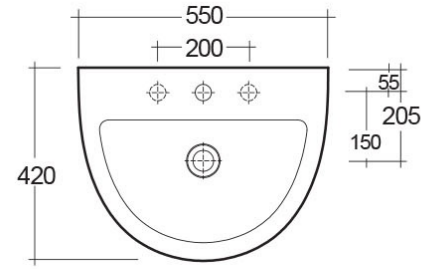

## Scheda tecnica

Dimensioni: 425 x 550 mm

Peso: 13 Kg

Colore: bianco alpino

Forma: Ovale

Troppopieno: sì

Collezione: [RAK-MORNING](#)

Codice	Nome
MORSR5501AWHA	MORNING WASH BASIN SEMI-RECESSED 55CM

Dimensions: All dimensions in mm tolerance +/- 5% for below 200mm and +/- 3% for above 200mm.

Note: Due to a continuing development programme to improve design and performance, the manufacturer reserves all rights to vary specifications without prior information.