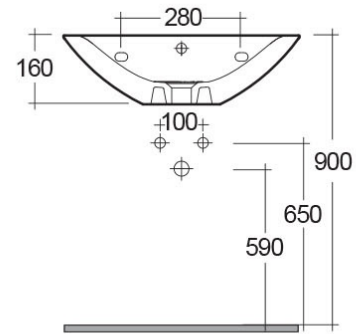

## Scheda tecnica

Dimensioni: 425 x 550 mm

Peso: 13 Kg

Colore: bianco alpino

Forma: Ovale

Troppopieno: sì

Collezione: [RAK-MORNING](#)

Codice	Nome
MORSR5501AWHA	MORNING WASH BASIN SEMI-RECESSED 55CM

Dimensions: All dimensions in mm tolerance +/- 5% for below 200mm and +/- 3% for above 200mm.

Note: Due to a continuing development programme to improve design and performance, the manufacturer reserves all rights to vary specifications without prior information.