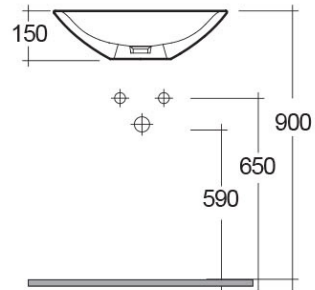

RAK-MORNING

Lavabo | Appoggio

RAK
CERAMICS

Scheda tecnica

Dimensioni: 380 x 540 mm

Peso: 9 Kg

Colore: bianco alpino

Forma: Ovale

Collezione: [RAK-MORNING](#)

| Codice | Nome |
|---------------|-------------------------------------|
| MORCT5400AWHA | MORNING WASH BASIN COUNTER TOP 54CM |

Dimensions: All dimensions in mm tolerance +/- 5% for below 200mm and +/- 3% for above 200mm.
Note: Due to a continuing development programme to improve design and performance, the manufacturer reserves all rights to vary specifications without prior information.
Please note accessories are for photographic use only.