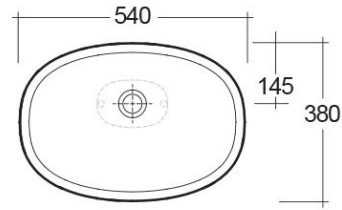

RAK-MORNING

Lavabo | Appoggio

RAK
CERAMICS

Scheda tecnica

Dimensioni: 380 x 540 mm

Peso: 9 Kg

Colore: bianco alpino

Forma: Ovale

Collezione: [RAK-MORNING](#)

| Codice | Nome |
|---------------|-------------------------------------|
| MORCT5400AWHA | MORNING WASH BASIN COUNTER TOP 54CM |

Dimensions: All dimensions in mm tolerance +/- 5% for below 200mm and +/- 3% for above 200mm.
Note: Due to a continuing development programme to improve design and performance, the manufacturer reserves all rights to vary specifications without prior information.
Please note accessories are for photographic use only.