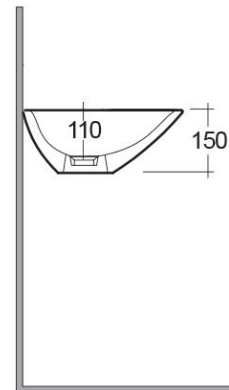

RAK-MORNING

Lavabo | Appoggio

RAK
CERAMICS

Scheda tecnica

Dimensioni: 380 x 540 mm

Peso: 9 Kg

Colore: bianco alpino

Forma: Ovale

Collezione: [RAK-MORNING](#)

| Codice | Nome |
|---------------|-------------------------------------|
| MORCT5400AWHA | MORNING WASH BASIN COUNTER TOP 54CM |

Dimensions: All dimensions in mm tolerance +/- 5% for below 200mm and +/- 3% for above 200mm.
Note: Due to a continuing development programme to improve design and performance, the manufacturer reserves all rights to vary specifications without prior information.
Please note accessories are for photographic use only.