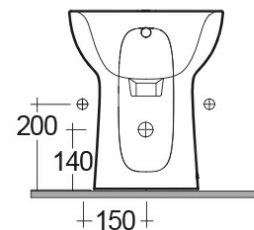

### Scheda tecnica

Dimensioni: 520 x 365 mm

Peso: 20 Kg

Colore: bianco alpino

Parti: MORBD2215AWHA - MORNING BIDET BACK OPEN 52CM

Collezione: [RAK-MORNING](#)

Codice	Nome
MORBD2215AWHA	MORNING BIDET BACK OPEN 52CM

Dimensions: All dimensions in mm tolerance +/- 5% for below 200mm and +/- 3% for above 200mm.  
Note: Due to a continuing development programme to improve design and performance, the manufacturer reserves all rights to vary specifications without prior information.  
Please note accessories are for photographic use only.