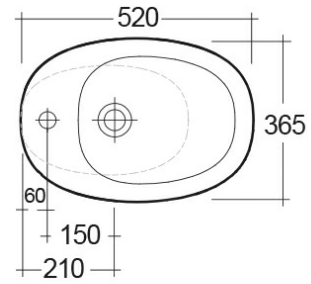

### Scheda tecnica

Dimensioni: 520 x 365 mm

Peso: 20 Kg

Colore: bianco alpino

Parti: MORBD2215AWHA - MORNING BIDET BACK OPEN 52CM

Collezione: [RAK-MORNING](#)

Codice	Nome
MORBD2215AWHA	MORNING BIDET BACK OPEN 52CM

Dimensions: All dimensions in mm tolerance +/- 5% for below 200mm and +/- 3% for above 200mm.  
Note: Due to a continuing development programme to improve design and performance, the manufacturer reserves all rights to vary specifications without prior information.  
Please note accessories are for photographic use only.