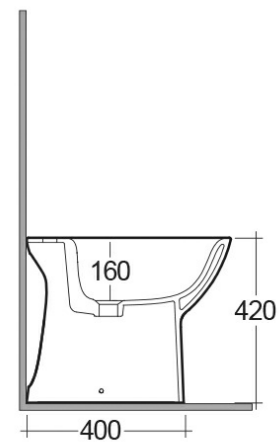

### Scheda tecnica

Dimensioni: 520 x 365 mm

Peso: 20 Kg

Colore: bianco alpino

Parti: MORBD2215AWHA - MORNING BIDET BACK OPEN 52CM

Collezione: [RAK-MORNING](#)

Codice	Nome
MORBD2215AWHA	MORNING BIDET BACK OPEN 52CM

Dimensions: All dimensions in mm tolerance +/- 5% for below 200mm and +/- 3% for above 200mm.  
Note: Due to a continuing development programme to improve design and performance, the manufacturer reserves all rights to vary specifications without prior information.  
Please note accessories are for photographic use only.