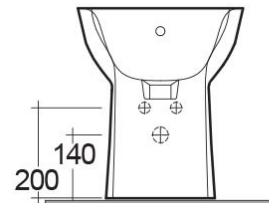

# RAK-MORNING-COMFORT HEIGHT 42CM

Bidet | Filo Muro

**RAK**  
CERAMICS

## Scheda tecnica

Dimensioni: 520 x 365 mm

Peso: 20 Kg

Colore: bianco alpino

Parti: MORBD2015AWHA - MORNING BIDET BACK TO WALL 52CM

Collezione: [RAK-MORNING](#)

Codice	Nome
MORBD2015AWHA	MORNING BIDET BACK TO WALL 52CM

Dimensions: All dimensions in mm tolerance +/- 5% for below 200mm and +/- 3% for above 200mm.  
Note: Due to a continuing development programme to improve design and performance, the manufacturer reserves all rights to vary specifications without prior information.  
Please note accessories are for photographic use only.