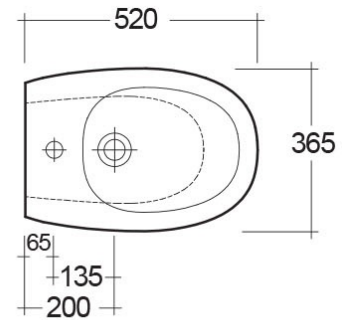

# RAK-MORNING-COMFORT HEIGHT 42CM

Bidet | Filo Muro

**RAK**  
CERAMICS

## Scheda tecnica

Dimensioni: 520 x 365 mm

Peso: 20 Kg

Colore: bianco alpino

Parti: MORBD2015AWHA - MORNING BIDET BACK TO WALL 52CM

Collezione: [RAK-MORNING](#)

Codice	Nome
MORBD2015AWHA	MORNING BIDET BACK TO WALL 52CM

Dimensions: All dimensions in mm tolerance +/- 5% for below 200mm and +/- 3% for above 200mm.  
Note: Due to a continuing development programme to improve design and performance, the manufacturer reserves all rights to vary specifications without prior information.  
Please note accessories are for photographic use only.