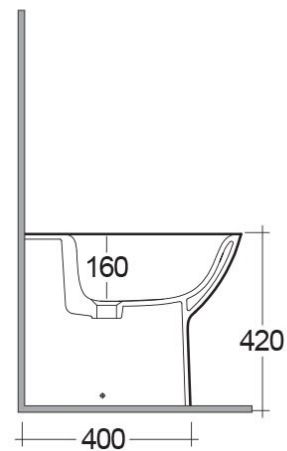

# RAK-MORNING-COMFORT HEIGHT 42CM

Bidet | Filo Muro

**RAK**  
CERAMICS

## Scheda tecnica

Dimensioni: 520 x 365 mm

Peso: 20 Kg

Colore: bianco alpino

Parti: MORBD2015AWHA - MORNING BIDET BACK TO WALL 52CM

Collezione: [RAK-MORNING](#)

Codice	Nome
MORBD2015AWHA	MORNING BIDET BACK TO WALL 52CM

Dimensions: All dimensions in mm tolerance +/- 5% for below 200mm and +/- 3% for above 200mm.  
Note: Due to a continuing development programme to improve design and performance, the manufacturer reserves all rights to vary specifications without prior information.  
Please note accessories are for photographic use only.