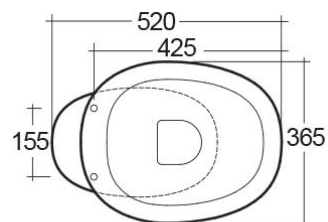

# RAK-MORNING-COMFORT HEIGHT 42CM

Da terra | WC

**RAK**  
CERAMICS

## Scheda tecnica

Dimensioni: 520 x 365 mm

Peso: 19 Kg

Colore: bianco alpino

Tipo di scarico: A terra

Sifone: Nascosto

Opzioni del sedile: NESSUNA

Forma: Ovale

Collezione: [RAK-MORNING](#)

**Codice**

**Nome**

MORWC1745AWHA MORNING WATER CLOSET RIMLESS S-TRAP 52CM

Dimensions: All dimensions in mm tolerance +/- 5% for below 200mm and +/- 3% for above 200mm.  
Note: Due to a continuing development programme to improve design and performance, the manufacturer reserves all rights to vary specifications without prior information.  
Please note accessories are for photographic use only.