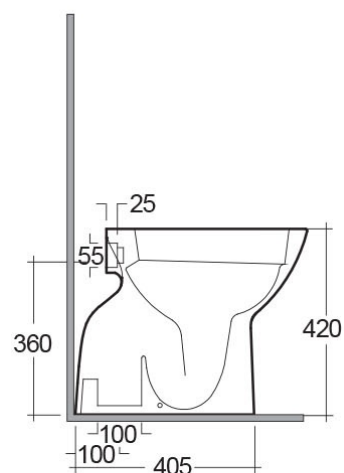

# RAK-MORNING-COMFORT HEIGHT 42CM

Da terra | WC

**RAK**  
CERAMICS

## Scheda tecnica

Dimensioni: 520 x 365 mm

Peso: 19 Kg

Colore: bianco alpino

Tipo di scarico: A terra

Sifone: Nascosto

Opzioni del sedile: NESSUNA

Forma: Ovale

Collezione: [RAK-MORNING](#)

**Codice**

**Nome**

MORWC1745AWHA MORNING WATER CLOSET RIMLESS S-TRAP 52CM

Dimensions: All dimensions in mm tolerance +/- 5% for below 200mm and +/- 3% for above 200mm.  
Note: Due to a continuing development programme to improve design and performance, the manufacturer reserves all rights to vary specifications without prior information.  
Please note accessories are for photographic use only.