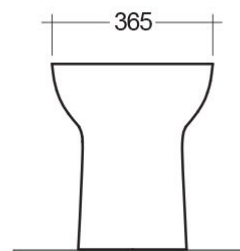

# RAK-MORNING-COMFORT HEIGHT 42CM

Da terra | WC

**RAK**  
CERAMICS

## Scheda tecnica

Dimensioni: 520 x 365 mm

Peso: 19 Kg

Colore: bianco alpino

Tipo di scarico: A terra

Sifone: Nascosto

Opzioni del sedile: NESSUNA

Forma: Ovale

Collezione: [RAK-MORNING](#)

**Codice**

**Nome**

MORWC1745AWHA MORNING WATER CLOSET RIMLESS S-TRAP 52CM

Dimensions: All dimensions in mm tolerance +/- 5% for below 200mm and +/- 3% for above 200mm.  
Note: Due to a continuing development programme to improve design and performance, the manufacturer reserves all rights to vary specifications without prior information.  
Please note accessories are for photographic use only.