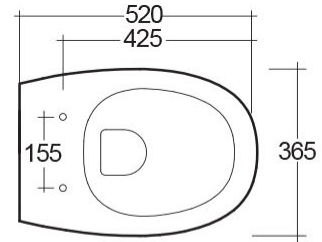

RAK-MORNING

Sospeso | WC

RAK
CERAMICS

Scheda tecnica

Dimensioni: 520 x 365 mm

Colore: bianco alpino

Tipo di scarico: A parete

Sifone: Nascosto

Opzioni del sedile: NESSUNA

Forma: Ovale

Collezione: [RAK-MORNING](#)

Codice

Nome

MORWC1445AWHA MORNING WATER CLOSET RIMLESS
WALL HUNG S-TRAP 52CM

Dimensions: All dimensions in mm tolerance +/- 5% for below 200mm and +/- 3% for above 200mm.
Note: Due to a continuing development programme to improve design and performance, the manufacturer reserves all rights to vary specifications without prior information.
Please note accessories are for photographic use only.