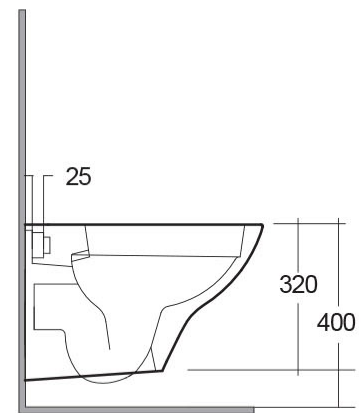

RAK-MORNING

Sospeso | WC

RAK
CERAMICS

Scheda tecnica

Dimensioni: 520 x 365 mm

Colore: bianco alpino

Tipo di scarico: A parete

Sifone: Nascosto

Opzioni del sedile: NESSUNA

Forma: Ovale

Collezione: [RAK-MORNING](#)

Codice

Nome

MORWC1445AWHA MORNING WATER CLOSET RIMLESS
WALL HUNG S-TRAP 52CM

Dimensions: All dimensions in mm tolerance +/- 5% for below 200mm and +/- 3% for above 200mm.
Note: Due to a continuing development programme to improve design and performance, the manufacturer reserves all rights to vary specifications without prior information.
Please note accessories are for photographic use only.