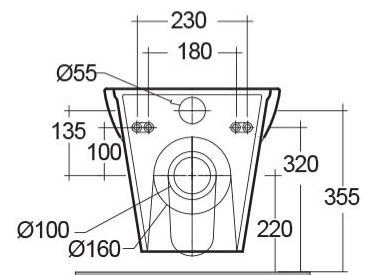

RAK-MORNING

Sospeso | WC

RAK
CERAMICS

Scheda tecnica

Dimensioni: 520 x 365 mm

Colore: bianco alpino

Tipo di scarico: A parete

Sifone: Nascosto

Opzioni del sedile: NESSUNA

Forma: Ovale

Collezione: [RAK-MORNING](#)

Codice

Nome

MORWC1445AWHA MORNING WATER CLOSET RIMLESS
WALL HUNG S-TRAP 52CM

Dimensions: All dimensions in mm tolerance +/- 5% for below 200mm and +/- 3% for above 200mm.
Note: Due to a continuing development programme to improve design and performance, the manufacturer reserves all rights to vary specifications without prior information.
Please note accessories are for photographic use only.