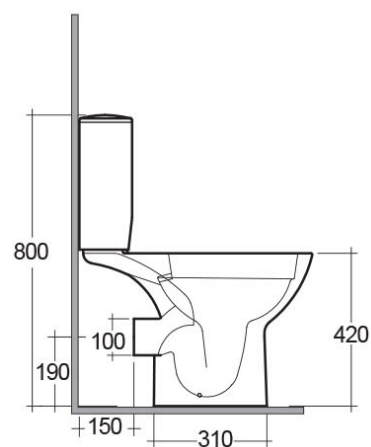

RAK-MORNING-COMFORT HEIGHT 42CM

Monoblocco | WC

RAK
CERAMICS

Scheda tecnica

Dimensioni: 640 x 365 mm

Peso: 21 Kg

Colore: bianco alpino

Tipo di scarico: A parete

Sifone: Nascosto

Opzioni del sedile: NESSUNA

Forma: Ovale

Collezione: [RAK-MORNING](#)

Codice

Nome

MORWC1145AWHA MORNING WATER CLOSET RIMLESS
CLOSE COUPLED P-TRAP 64CM

MORWT1800AWHA MORNING WATER CLOSET TANK

Dimensions: All dimensions in mm tolerance +/- 5% for below 200mm and +/- 3% for above 200mm.
Note: Due to a continuing development programme to improve design and performance, the manufacturer reserves all rights to vary specifications without prior information.
Please note accessories are for photographic use only.