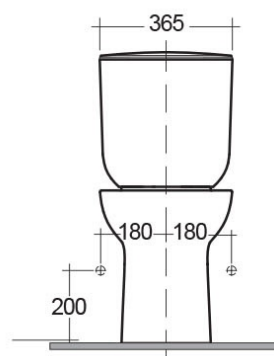

RAK-MORNING-COMFORT HEIGHT 42CM

Monoblocco | WC

RAK
CERAMICS

Scheda tecnica

Dimensioni: 640 x 365 mm

Peso: 21 Kg

Colore: bianco alpino

Tipo di scarico: A parete

Sifone: Nascosto

Opzioni del sedile: NESSUNA

Forma: Ovale

Collezione: [RAK-MORNING](#)

Codice

Nome

MORWC1145AWHA MORNING WATER CLOSET RIMLESS
CLOSE COUPLED P-TRAP 64CM

MORWT1800AWHA MORNING WATER CLOSET TANK

Dimensions: All dimensions in mm tolerance +/- 5% for below 200mm and +/- 3% for above 200mm.
Note: Due to a continuing development programme to improve design and performance, the manufacturer reserves all rights to vary specifications without prior information.
Please note accessories are for photographic use only.