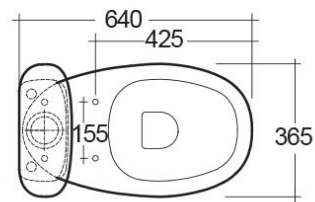

RAK-MORNING-COMFORT HEIGHT 42CM

Monoblocco | WC

RAK
CERAMICS

Scheda tecnica

Dimensioni: 640 x 365 mm

Peso: 21 Kg

Colore: bianco alpino

Tipo di scarico: A parete

Sifone: Nascosto

Opzioni del sedile: NESSUNA

Forma: Ovale

Collezione: [RAK-MORNING](#)

Codice

Nome

MORWC1145AWHA MORNING WATER CLOSET RIMLESS
CLOSE COUPLED P-TRAP 64CM

MORWT1800AWHA MORNING WATER CLOSET TANK

Dimensions: All dimensions in mm tolerance +/- 5% for below 200mm and +/- 3% for above 200mm.
Note: Due to a continuing development programme to improve design and performance, the manufacturer reserves all rights to vary specifications without prior information.
Please note accessories are for photographic use only.