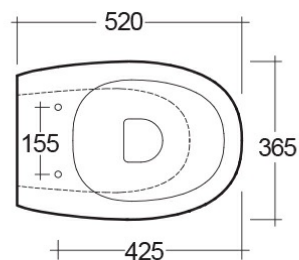

RAK-MORNING-COMFORT HEIGHT 42CM

Filo Muro | WC

RAK
CERAMICS

Scheda tecnica

Dimensioni: 520 x 365 mm

Peso: 24 Kg

Colore: bianco alpino

Tipo di scarico: A parete & A terra

Sifone: Nascosto

Opzioni del sedile: NESSUNA

Forma: Ovale

Collezione: [RAK-MORNING](#)

Codice	Nome
--------	------

MORWC1346AWHA	MORNING WATER CLOSET RIMLESS BACK TO WALL P S-TRAP 52CM
---------------	--

Dimensions: All dimensions in mm tolerance +/- 5% for below 200mm and +/- 3% for above 200mm.
Note: Due to a continuing development programme to improve design and performance, the manufacturer reserves all rights to vary specifications without prior information.
Please note accessories are for photographic use only.