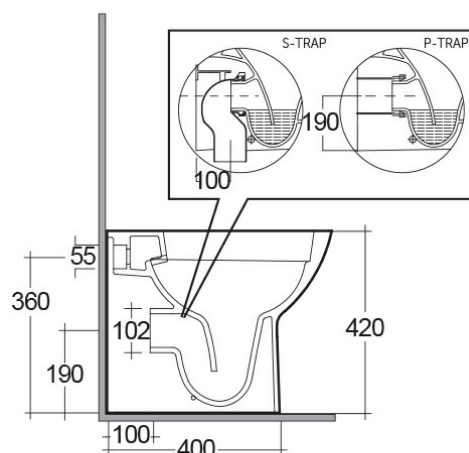

RAK-MORNING-COMFORT HEIGHT 42CM

Filo Muro | WC

RAK
CERAMICS

Scheda tecnica

Dimensioni: 520 x 365 mm

Peso: 24 Kg

Colore: bianco alpino

Tipo di scarico: A parete & A terra

Sifone: Nascosto

Opzioni del sedile: NESSUNA

Forma: Ovale

Collezione: [RAK-MORNING](#)

Codice	Nome
--------	------

MORWC1346AWHA	MORNING WATER CLOSET RIMLESS BACK TO WALL P S-TRAP 52CM
---------------	--

Dimensions: All dimensions in mm tolerance +/- 5% for below 200mm and +/- 3% for above 200mm.
Note: Due to a continuing development programme to improve design and performance, the manufacturer reserves all rights to vary specifications without prior information.
Please note accessories are for photographic use only.