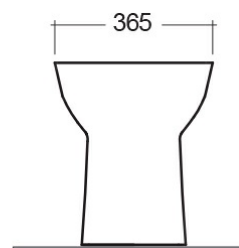

RAK-MORNING-COMFORT HEIGHT 42CM

Filo Muro | WC

RAK
CERAMICS

Scheda tecnica

Dimensioni: 520 x 365 mm

Peso: 24 Kg

Colore: bianco alpino

Tipo di scarico: A parete & A terra

Sifone: Nascosto

Opzioni del sedile: NESSUNA

Forma: Ovale

Collezione: [RAK-MORNING](#)

Codice	Nome
--------	------

MORWC1346AWHA	MORNING WATER CLOSET RIMLESS BACK TO WALL P S-TRAP 52CM
---------------	--

Dimensions: All dimensions in mm tolerance +/- 5% for below 200mm and +/- 3% for above 200mm.
Note: Due to a continuing development programme to improve design and performance, the manufacturer reserves all rights to vary specifications without prior information.
Please note accessories are for photographic use only.