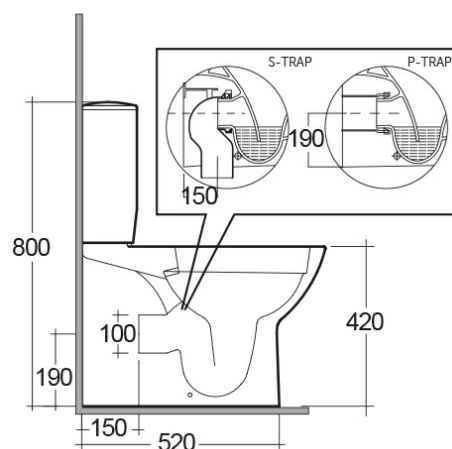

# RAK-MORNING-COMFORT HEIGHT 42CM

Monoblocco | WC

**RAK**  
CERAMICS

## Scheda tecnica

Dimensioni: 640 x 365 mm

Peso: 29 Kg

Colore: bianco alpino

Tipo di scarico: A parete & A terra

Sifone: Nascosto

Opzioni del sedile: NESSUNA

Forma: Ovale

## Nome

MORWC1146AWHA MORNING WATER CLOSET RIMLESS  
CLOSE COUPLED P|S-TRAP 64CM

MORWT1800AWHA MORNING WATER CLOSET TANK

Dimensions: All dimensions in mm tolerance +/- 5% for below 200mm and +/- 3% for above 200mm.  
Note: Due to a continuing development programme to improve design and performance, the manufacturer reserves all rights to vary specifications without prior information.  
Please note accessories are for photographic use only.