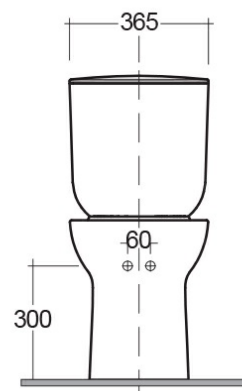

Codice

Nome

MORWC1146AWHA MORNING WATER CLOSET RIMLESS
CLOSE COUPLED P|S-TRAP 64CM

MORWT1800AWHA MORNING WATER CLOSET TANK