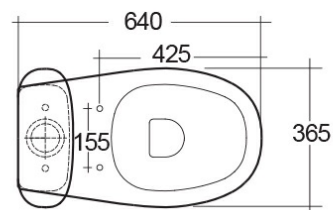

# RAK-MORNING-COMFORT HEIGHT 42CM

Monoblocco | WC

**RAK**  
CERAMICS

## Scheda tecnica

Dimensioni: 640 x 365 mm

Peso: 29 Kg

Colore: bianco alpino

Tipo di scarico: A parete & A terra

Sifone: Nascosto

Opzioni del sedile: NESSUNA

Forma: Ovale

## Nome

MORWC1146AWHA MORNING WATER CLOSET RIMLESS  
CLOSE COUPLED P|S-TRAP 64CM

MORWT1800AWHA MORNING WATER CLOSET TANK

Dimensions: All dimensions in mm tolerance +/- 5% for below 200mm and +/- 3% for above 200mm.  
Note: Due to a continuing development programme to improve design and performance, the manufacturer reserves all rights to vary specifications without prior information.  
Please note accessories are for photographic use only.