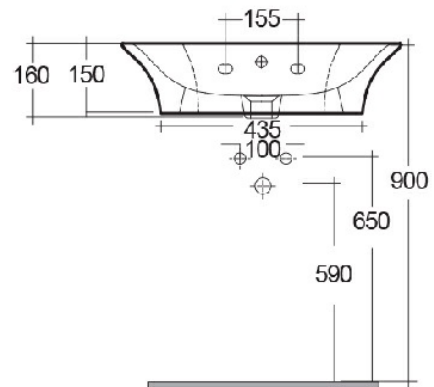

## Scheda tecnica

Dimensioni: 600 x 460 mm

Peso: 16 Kg

Colore: bianco alpino

Forma: Ovale

Troppopieno: sì

Collezione: [RAK-SENSATION](#)

Codice	Nome
SENWB6001AWHA	SENSATION WASH BASIN WALL HUNG 60CM

Dimensions: All dimensions in mm tolerance  $\pm 5\%$  for below 200mm and  $\pm 3\%$  for above 200mm.

Note: Due to a continuing development programme to improve design and performance, the manufacturer reserves all rights to vary specifications without prior information.