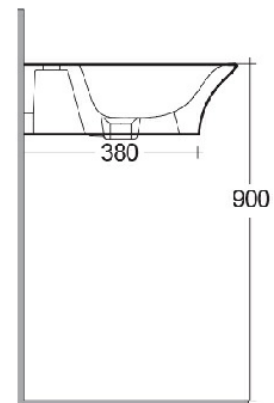

## Scheda tecnica

Dimensioni: 600 x 460 mm

Peso: 16 Kg

Colore: bianco alpino

Forma: Ovale

Troppopieno: sì

Collezione: [RAK-SENSATION](#)

Codice	Nome
SENWB6001AWHA	SENSATION WASH BASIN WALL HUNG 60CM

Dimensions: All dimensions in mm tolerance  $\pm 5\%$  for below 200mm and  $\pm 3\%$  for above 200mm.

Note: Due to a continuing development programme to improve design and performance, the manufacturer reserves all rights to vary specifications without prior information.