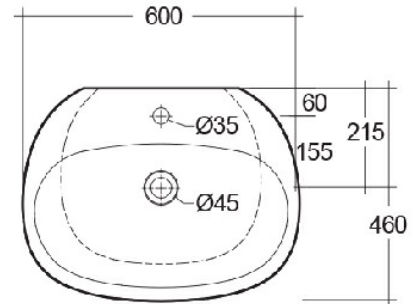

## Scheda tecnica

Dimensioni: 600 x 460 mm

Peso: 16 Kg

Colore: bianco alpino

Forma: Ovale

Troppopieno: sì

Collezione: [RAK-SENSATION](#)

Codice	Nome
SENWB6001AWHA	SENSATION WASH BASIN WALL HUNG 60CM

Dimensions: All dimensions in mm tolerance  $\pm 5\%$  for below 200mm and  $\pm 3\%$  for above 200mm.

Note: Due to a continuing development programme to improve design and performance, the manufacturer reserves all rights to vary specifications without prior information.