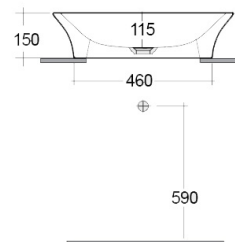

RAK-SENSATION
Lavabo | Appoggio
RAK
 CERAMICS

11.0 Kg.

SCHEMA TECNICA

Suite:	RAK-SENSATION
Tipo:	Appoggio
Dimensioni:	600 x 380 mm
Peso:	11 Kg
Colore:	bianco alpino
Forma:	Ovale
Overflow hole:	sì

Codice	Nome
SENCT6000AWHA	SENSATION WASH BASIN COUNTER TOP 60CM

Dimensions: All dimensions in mm. Tolerance of vitreous china & fireclay items: $\pm 5\%$ for below 200mm and $\pm 3\%$ for above 200mm; for all other items tolerance $\pm 1\%$. Note: Due to a continuing development program to improve design and performance, the manufacturer reserves all rights to vary specifications without prior information. Please note accessories are for photographic use only.