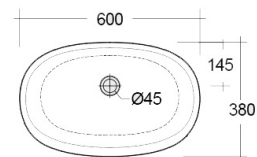

RAK-SENSATION
Lavabo | Appoggio
RAK
 CERAMICS

11.0 Kg.

SCHEMA TECNICA

Suite:	RAK-SENSATION
Tipo:	Appoggio
Dimensioni:	600 x 380 mm
Peso:	11 Kg
Colore:	bianco alpino
Forma:	Ovale
Overflow hole:	sì

Codice	Nome
SENCT6000AWHA	SENSATION WASH BASIN COUNTER TOP 60CM

Dimensions: All dimensions in mm. Tolerance of vitreous china & fireclay items: $\pm 5\%$ for below 200mm and $\pm 3\%$ for above 200mm; for all other items tolerance $\pm 1\%$. Note: Due to a continuing development program to improve design and performance, the manufacturer reserves all rights to vary specifications without prior information. Please note accessories are for photographic use only.