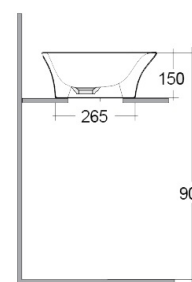

RAK-SENSATION
Lavabo | Appoggio
RAK
 CERAMICS

11.0 Kg.

SCHEMA TECNICA

Suite:	RAK-SENSATION
Tipo:	Appoggio
Dimensioni:	600 x 380 mm
Peso:	11 Kg
Colore:	bianco alpino
Forma:	Ovale
Overflow hole:	sì

Codice	Nome
SENCT6000AWHA	SENSATION WASH BASIN COUNTER TOP 60CM

Dimensions: All dimensions in mm. Tolerance of vitreous china & fireclay items: $\pm 5\%$ for below 200mm and $\pm 3\%$ for above 200mm; for all other items tolerance $\pm 1\%$. Note: Due to a continuing development program to improve design and performance, the manufacturer reserves all rights to vary specifications without prior information. Please note accessories are for photographic use only.