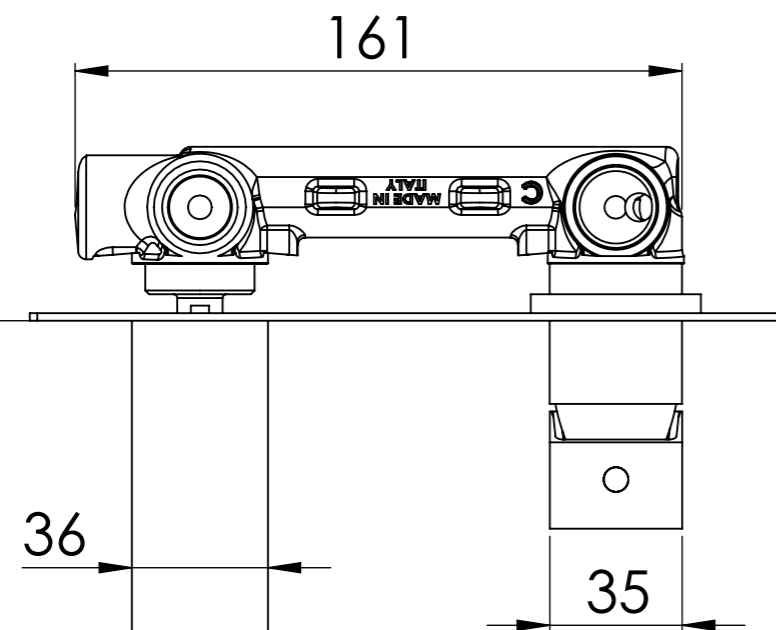

Min 28mm  
Max 45mm

ACQUA FREDDA G1/2"  
COLD WATER G1/2"

ACQUA CALDA G1/2"  
HOT WATER G1/2"

200