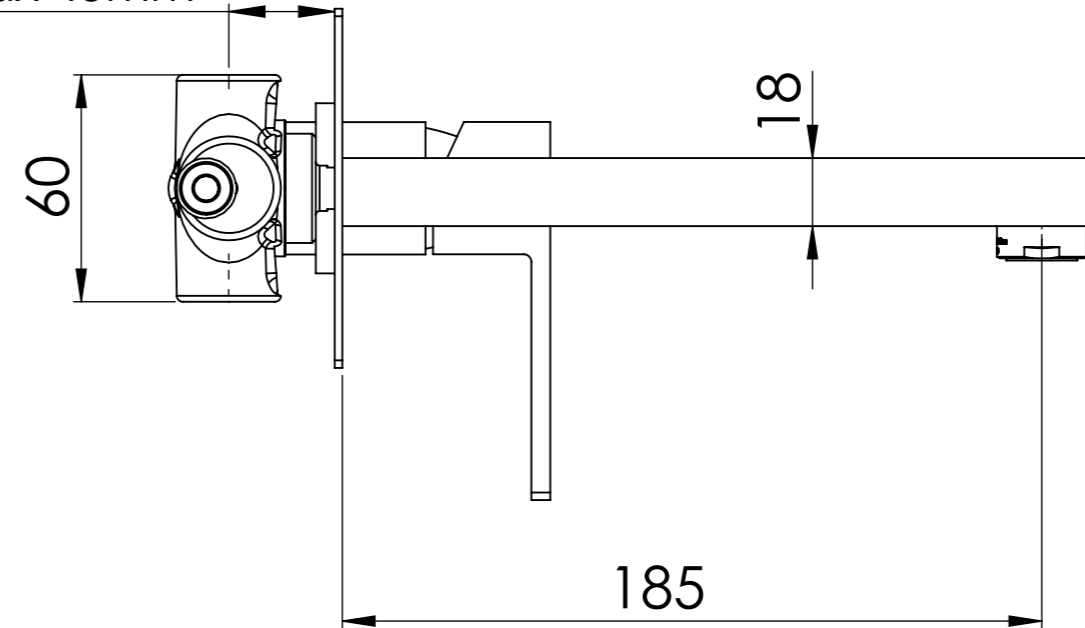

Min 28mm  
Max 45mm

ACQUA FREDDA G1/2"  
COLD WATER G1/2"

ACQUA CALDA G1/2"  
HOT WATER G1/2"

200