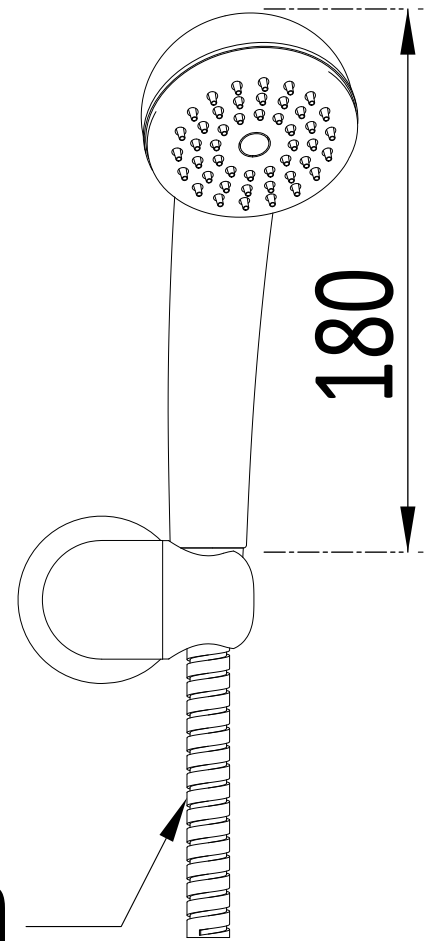

Ø 64

A dimension line with an arrow pointing to the diameter of the mounting plate, labeled as Ø 64.

150 cm

A dimension line with an arrow pointing to the length of the showerhead handle, labeled as 150 cm.