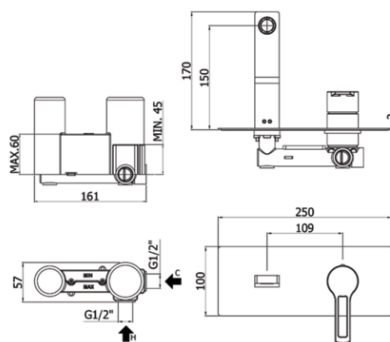

ringo-west

DESCRIZIONE | DESCRIPTION

- Miscelatore incasso lavabo completo di:
- piastra in acciaio inox 250x100mm
- attacchi 1/2"G
- Concealed single lever basin mixer complete with:
- stainless steel wall plate 250x100mm
- 1/2"G connections

FINITURE | FINISHES

- RIN 105**
CR- Cromo | Chrome

ARTICOLO | ARTICLE

RIN 105...

- con bocca e aeratore M24x1 - l. 200mm
- with spout and aerator M24x1 - l. 200mm

RAPPORTO PROVA PORTATA | FLOW RATE REPORT

	Uscita outlet	Pressione / Pressure (bar)									
		0,5	1	1.5	2	2.5	3	3.5	4	4.5	5
Portata / Flow rate (l / min)		4.76	6.55	7.93	9.14	10.22	11.15	12.09	12.92	13.65	14.45