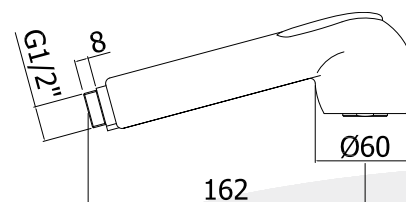

docce / hand-showers

ZDOC 002..

Doccia estraibile (2 getti) in ABS Ø60 mm:

- per miscelatore art. 183
- attacco universale 1/2"

Pull-out ABS hand-shower (2-spray functions) Ø60 mm:

- for mixer art. 183
- 1/2" standard connection

Finiture - Finishes EUR

- CR
- MC
- TF

ZDOC 021.. PINGUINO

Doccia estraibile (2 getti) in ABS Ø53,5 mm:

- per miscelatore art. 183 Pinguino
- attacco universale 1/2"

Pull-out ABS hand-shower (2-spray functions) Ø53,5 mm:

- for mixer art. 183 Pinguino
- 1/2" standard connection

Finiture - Finishes EUR

- CR
- MC
- CL
- TF