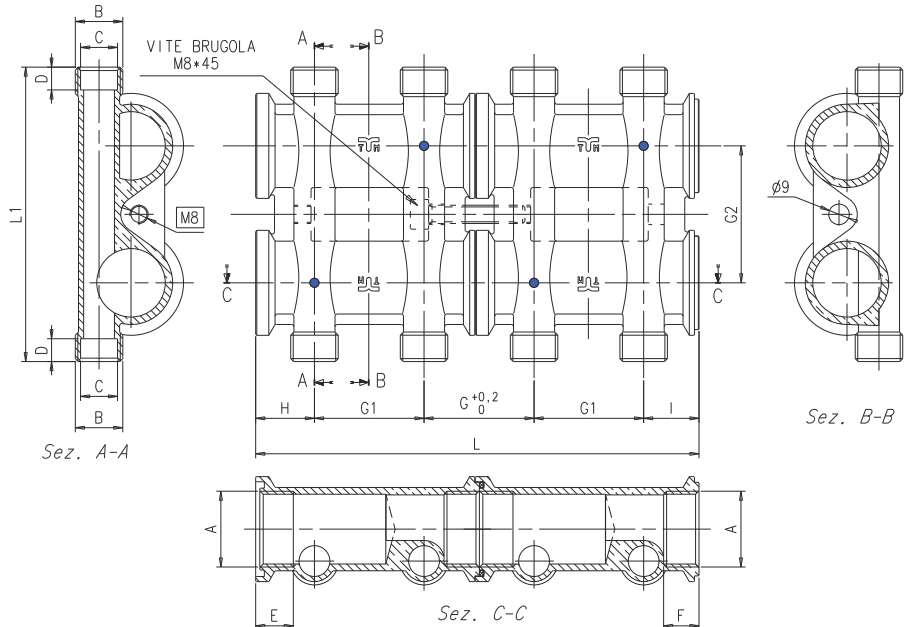

Due to the configuration they may be used to distribute cold/hot water in parallel reducing at minimum the pressure drop.

The manifolds are produced according to the relevant rules and are certified for material chemical composition and dimensional request.

Caratteristiche Tecniche

Temperatura max di esercizio: 110°C
 Temperatura min di esercizio: -20°C
 Pressione max di esercizio: 10 bar
 Filettature: femmina ISO 228
 maschio ISO 228

Technical Features

Maximum temperature: 110°C
 Minimum temperature: -20°C
 Maximum operating pressure: 10 bar
 Threads: female ISO 228
 male ISO 228

Tabella dimensioni
Sizes table

Size	Vie/ Ways	A	B	ØC	D	E	F	G	G1	G2	H	I	L	L1	Codice/ Code
3/ 4"	2x2	3/ 4"	1/ 2"	16.2	10	11	11	0	36	50	20	19	75.0	113	190 0001
	4x4	3/ 4"	1/ 2"	16.2	10	11	11	37.3	36	50	20	19	148.3	113	190 0003

Descrizione	Materiale	Trattamento	Description	Material	Treatment
Corpo	Ottone CW617N - EN12165	-	Body	CW617N-EN12165 brass	-
O-rings	Gomma nitrilica NBR	--	O-rings	Nitrile Rubber NBR	-
Vite	Acciaio	Brunito	Bolt	Steel	Burnished