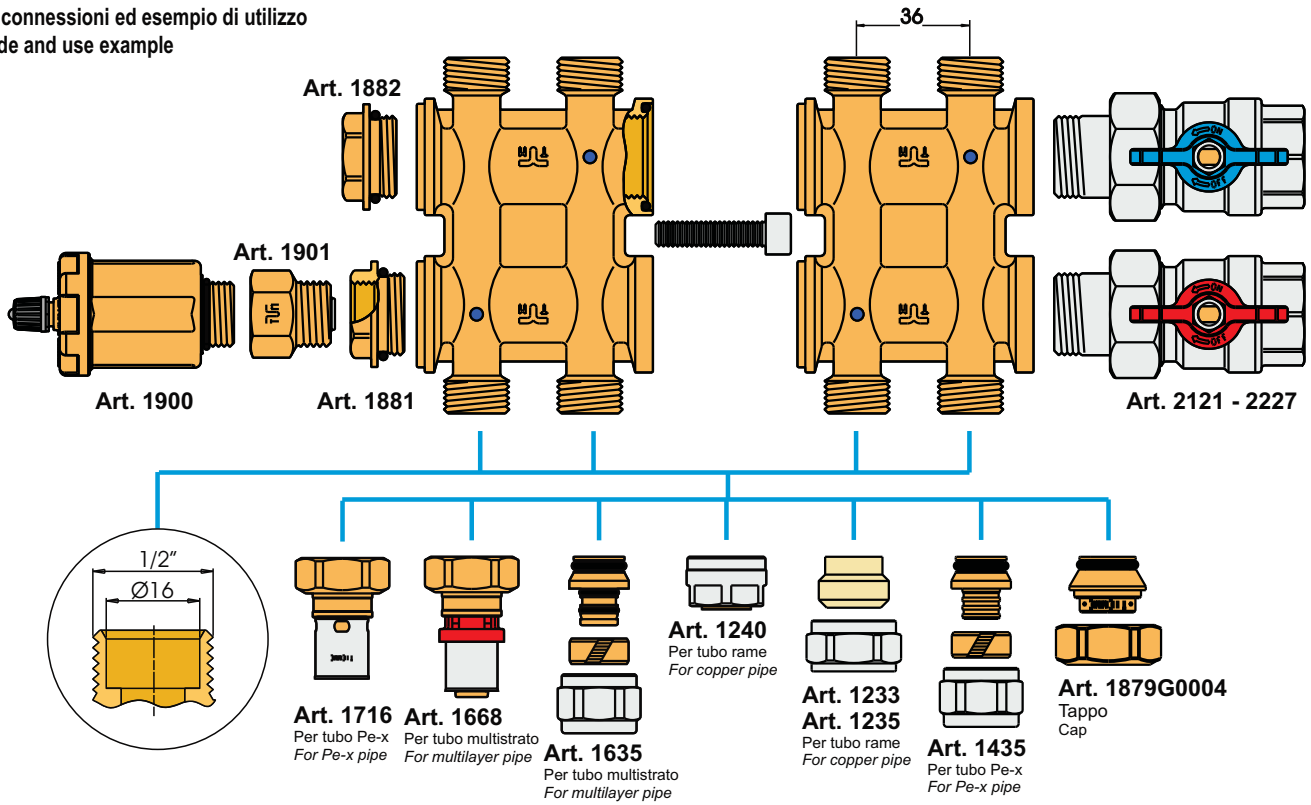

Guida alle connessioni ed esempio di utilizzo
Fitting guide and use example

Cassette utilizzabili
Boxes used