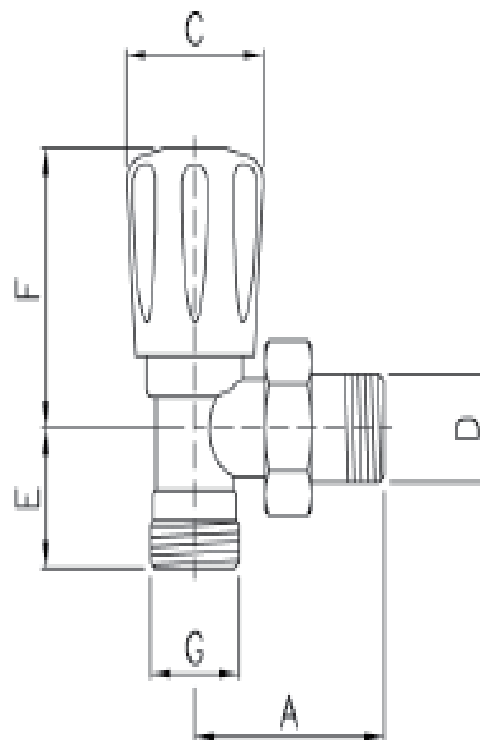

art.40

Valvola a squadra cromata attacco tubo rame e plastica.
*Angle chrome plated radiator valve - connection for
copper and plastic pipe.*

D	A	C	E	F	G
3/8"	51	37	27	53	fil. 24x19
1/2"	54	37	27	53	fil. 24x19