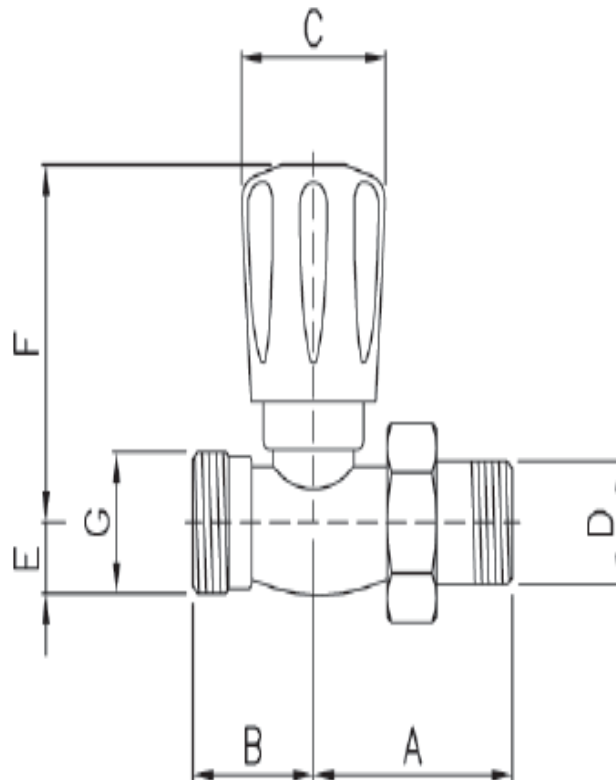

art.45

Valvola diritta cromata attacco tubo rame e plastica.
*Straigh chrome plated radiator valve - connection for
 copper and plastic pipe.*

D	A	B	C	E	F	G
3/8"	51	27	37	12	58	fil. 24x19
1/2"	54	29	37	12	58	fil. 24x19