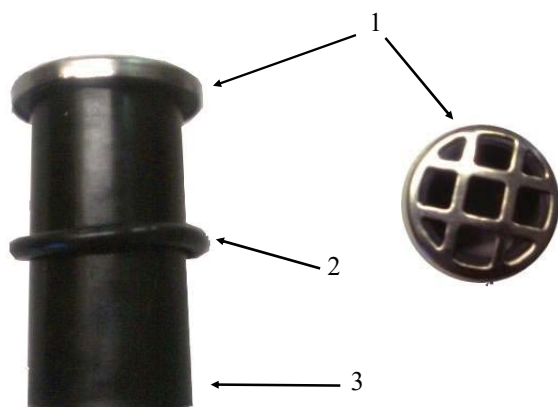

Codice Dianflex: 370-X441

**Tubetto con griglia - Plastic tube with SS grille**  
Art. 810-03

SCHEDA TECNICA

- 1 Griglia Inox
- 2 O-Ring
- 3 Corpo tubo Plastica

TECHNICAL SHEET

- 1 Grille in Stainless Steel
- 2 O-Ring
- 3 Plastic Tube